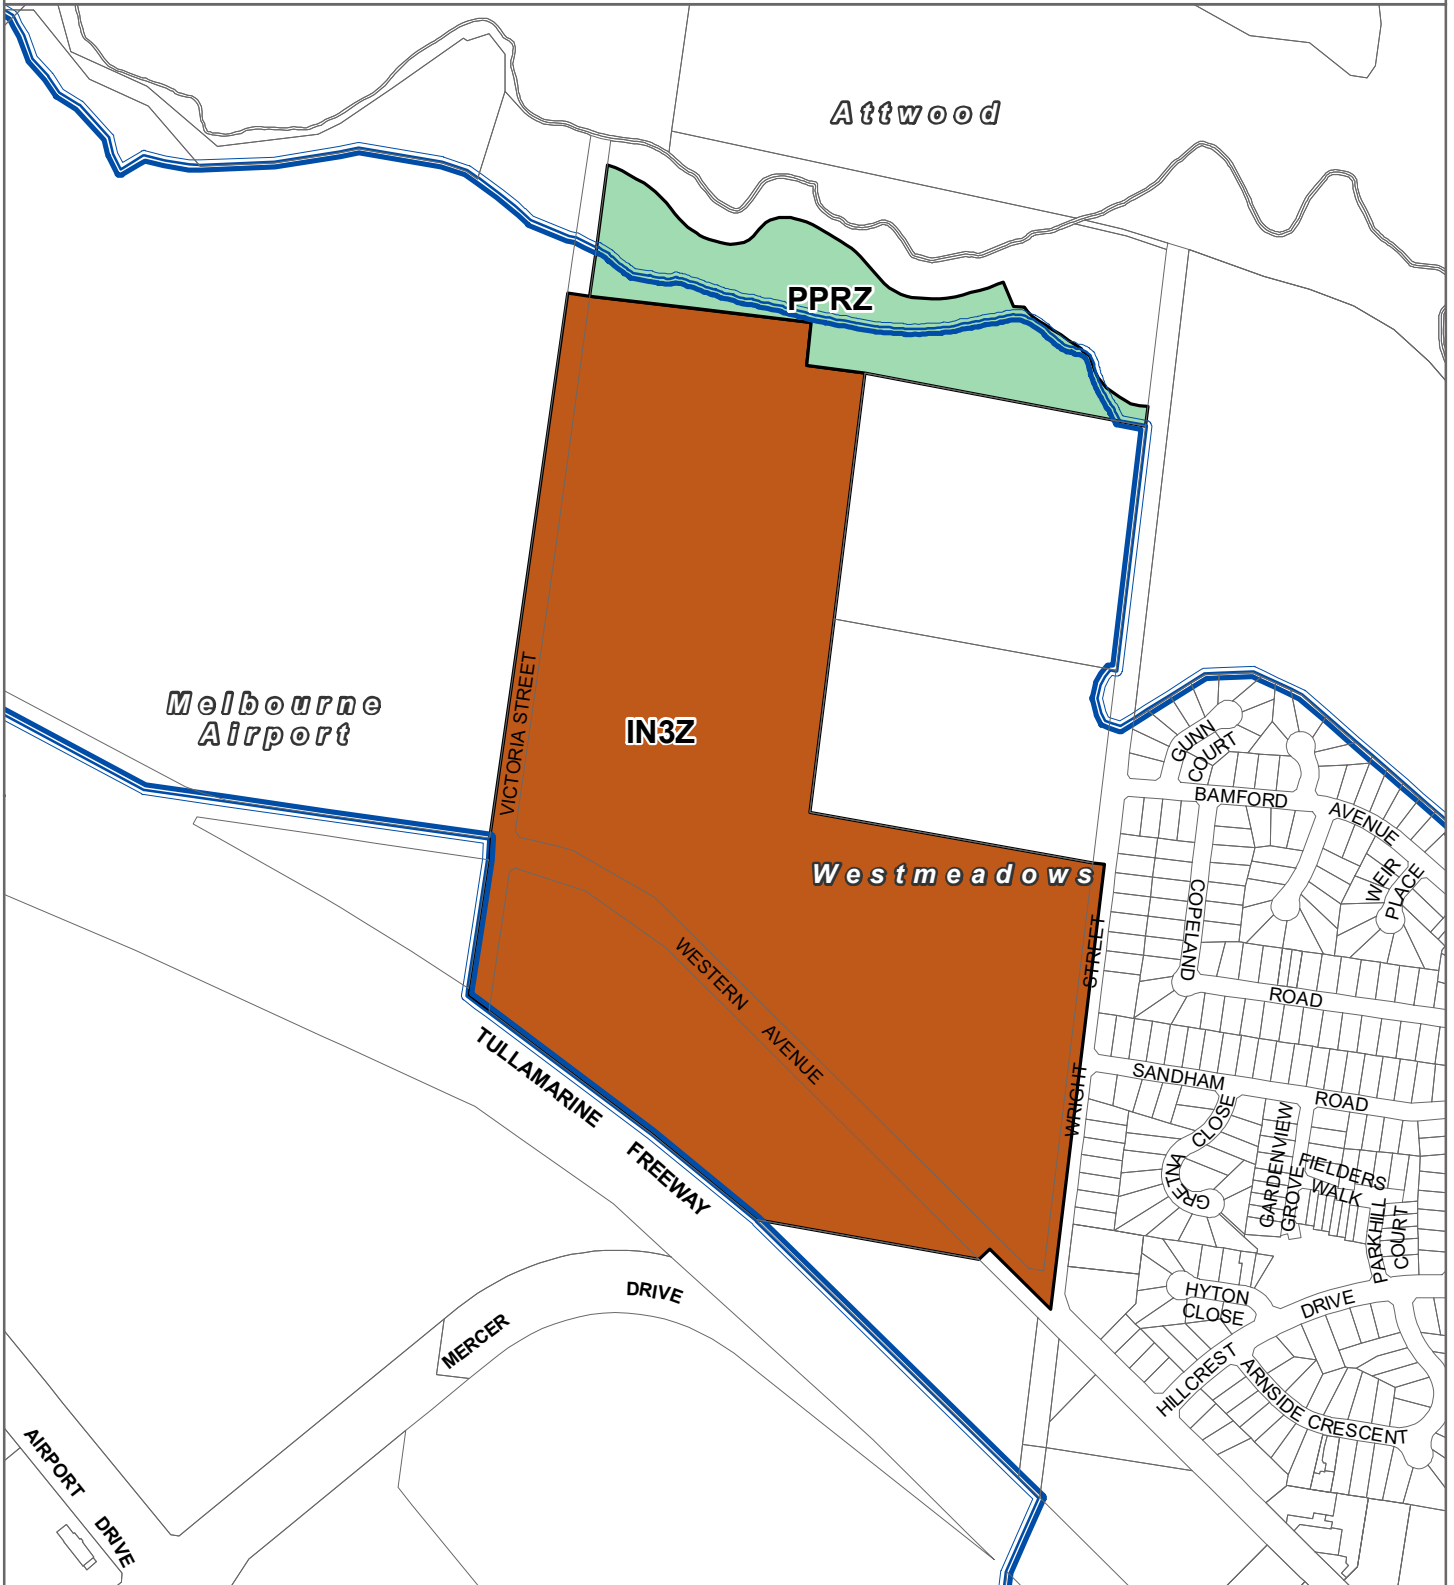

HUME PLANNING SCHEME - LOCAL PROVISION AMENDMENT C269hume

LEGEND

- IN3Z - Industrial 3 Zone
- PPRZ - Public Park and Recreation Zone
- Local Government Area
- Urban Growth Boundary

Part of Planning Scheme Map 22