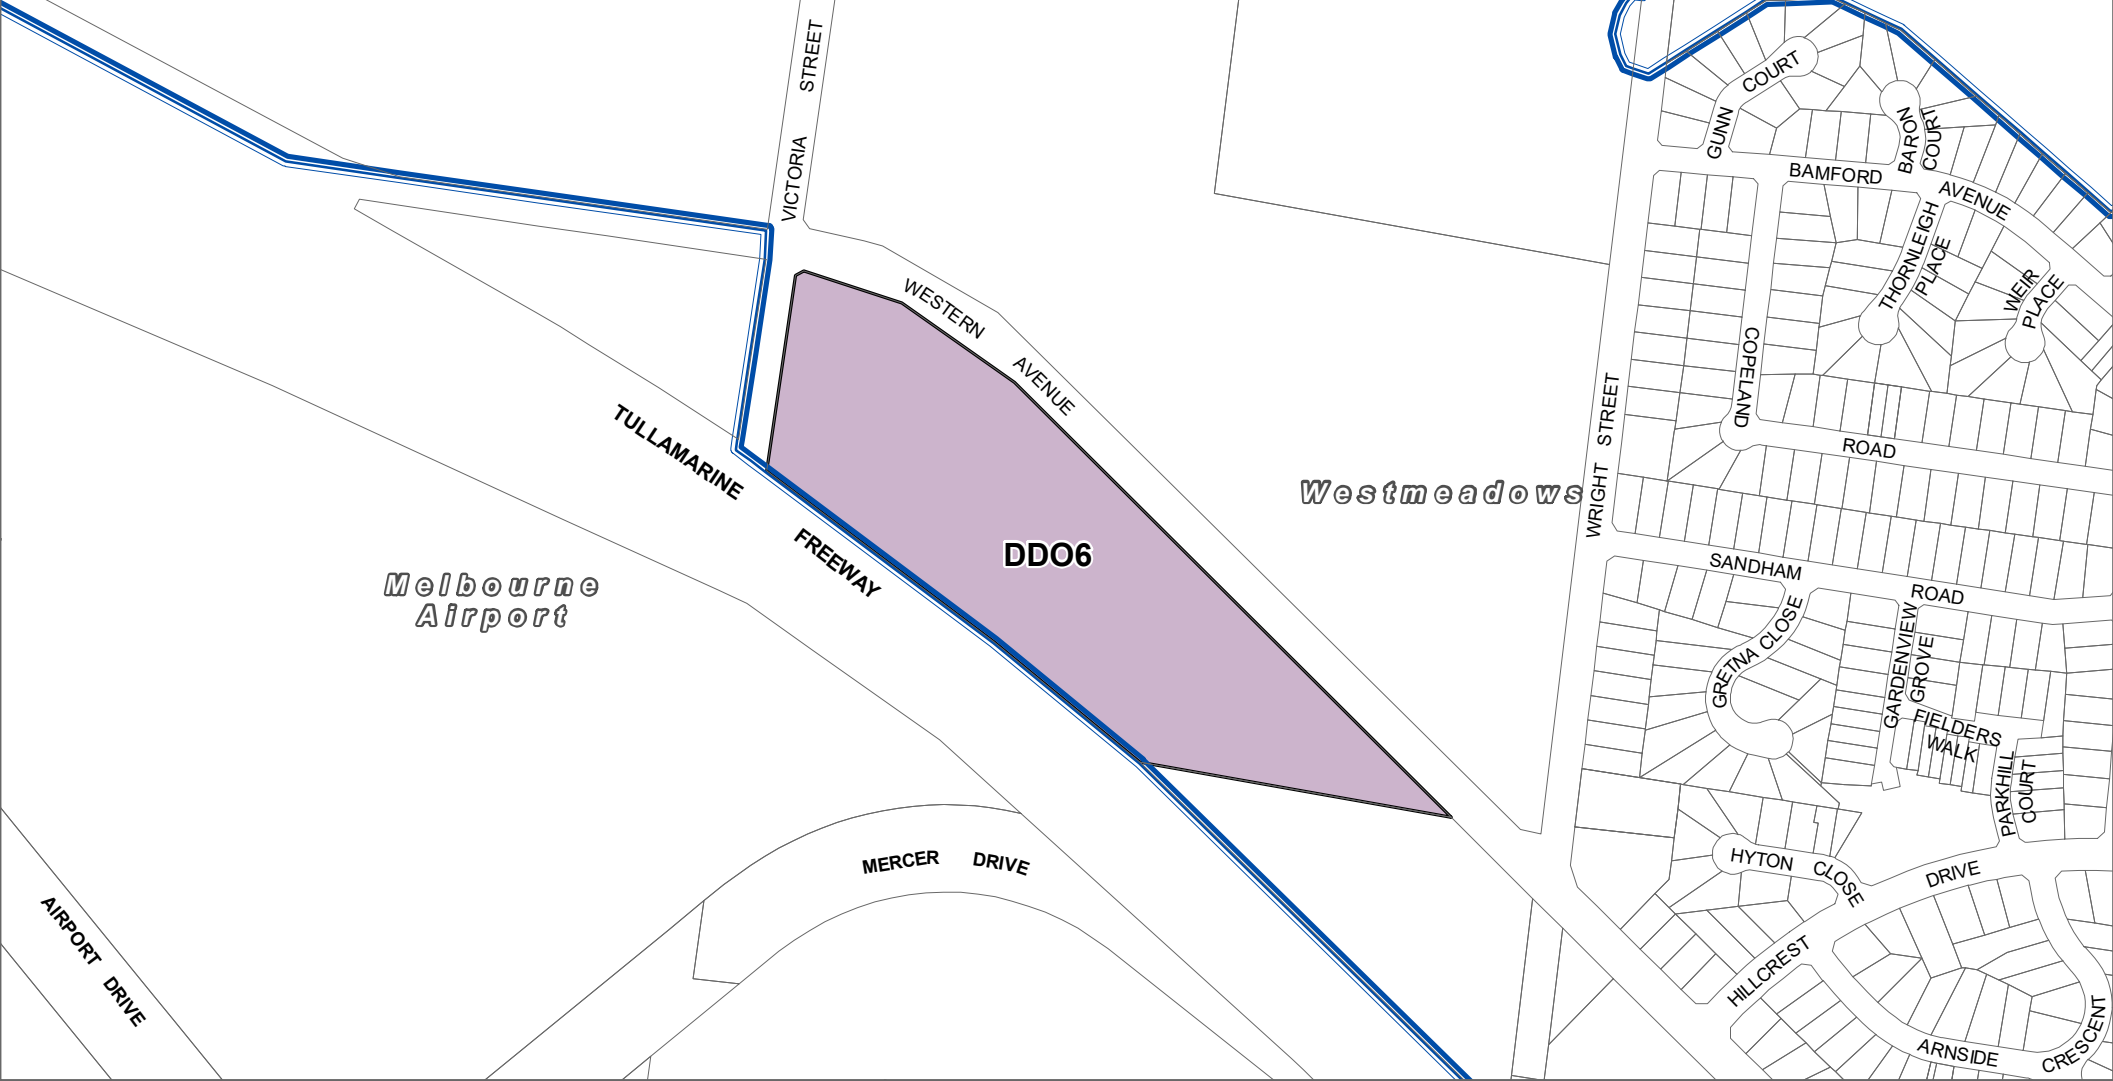

HUME PLANNING SCHEME - LOCAL PROVISION AMENDMENT C269hume

- LEGEND**
- DDO6 - Design and Development Overlay - Schedule 6
 - Local Government Area
 - Urban Growth Boundary

Disclaimer
This publication may be of assistance to you but the State of Victoria and its employees do not guarantee that the publication is without flaw of any kind or is wholly appropriate for your particular purposes and therefore disclaims all liability for any error, loss or other consequence which may arise from you relying on any information in this publication.

© The State of Victoria Department of Transport and Planning 2023

Planning Group
Print Date: 18/04/2023
Amendment Version: 2

Department of Transport and Planning

Part of Planning Scheme Map 22DDO